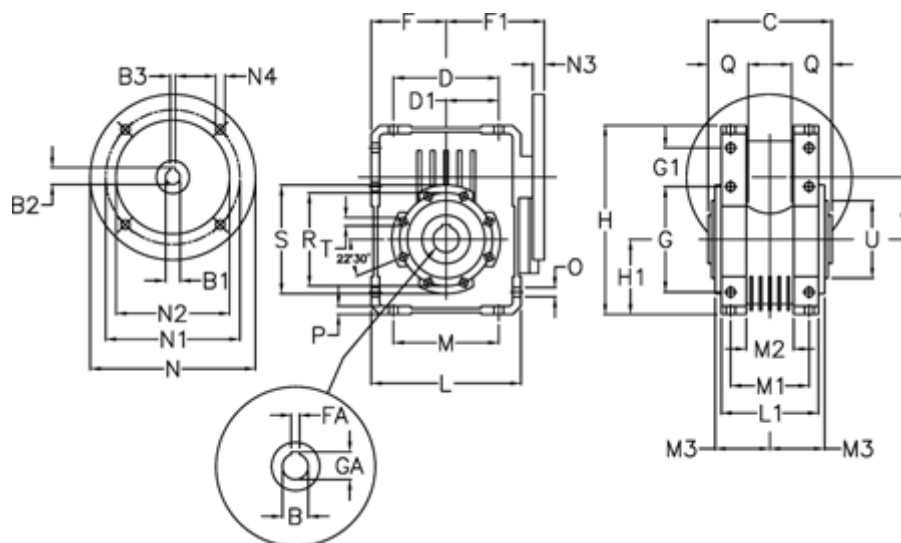

Article number: 392208602074036

Description: Worm Gear with Torque Limiter
W86 L2-U-20-P100 B5

Measures

A = 86.9	F = 100	L = 200	N2 = 180	T = M10x18
B = 35	F1 = 136	L1 = 125	N3 = 13	U = 110
B1 E7 = 28	FA = 10	M = 144	N4 = 12.5	
B2 = 31.3	G = 144	M1 = 101	O = 11.5	
B3 H9 = 8	G1 = 45.5	M2 = 57	P = 11	
C = 140	GA = 38.3	M3 = 64.5	Q = 45	
D = 144	H = 245.5	N = 250	R = 130	
D1 = 72	H1 = 100	N1 = 215	S = 150	